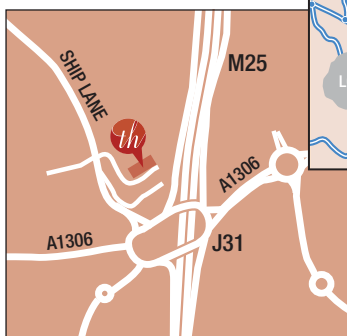

the  
**Thurrock**  
HOTEL

- 70 spacious en-suite bedrooms
- A la Carte Restaurant, Lounges & Bar
- Terrace & courtyard Garden
- Function & meeting rooms for up to 300
- Weddings, Parties, Private Functions
- Free Car Parking for 300 cars
- Free wifi internet access
- Superb location near Jct 30/31 of M25
- 30 minutes from Exel, City airport, Docklands

[www.thurrockhotel.co.uk](http://www.thurrockhotel.co.uk)

A warm welcome and traditional hospitality awaits guests at the Thurrock Hotel.

This modern 3 star hotel is popular with visitors to the nearby towns of Thurrock, Grays, Purfleet, Tilbury and Dartford & is ideally located close to the M25 with easy access into the Docklands & the city or for anyone travelling on to the south coast including Dover & Folkestone.

**Contact Details and Location:**

Thurrock Hotel  
Ship Lane,  
Aveley,  
Thurrock  
Essex RM19 1YN

[www.thurrockhotel.co.uk](http://www.thurrockhotel.co.uk)  
T: 01708 860 222

GDS: Chain code - YX Amadeus - LON16Y  
Sabre - 111645 Galileo - 94418  
Worldspan - LCYTU Pegasus - 52764